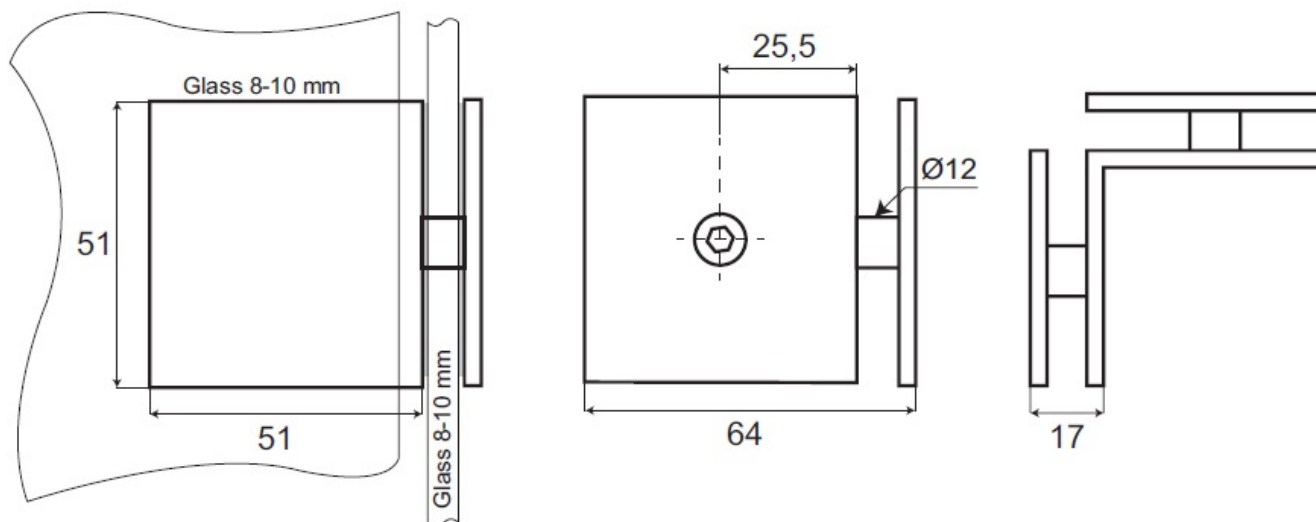

## Description:

Glass Clamp "Bern", 90DG, Alu-Look, Glass/Glass, 51x51x17mm, Square Corners, 8-10mm Glass, Glass Mounted By  $\varnothing 12$ mm, Drilling, Brass Material

## Item number:

15.23.692-1

Units	Box	Carton	HS Code	Barcode
Pcs.	1	20	8302419000	
				5704866447126